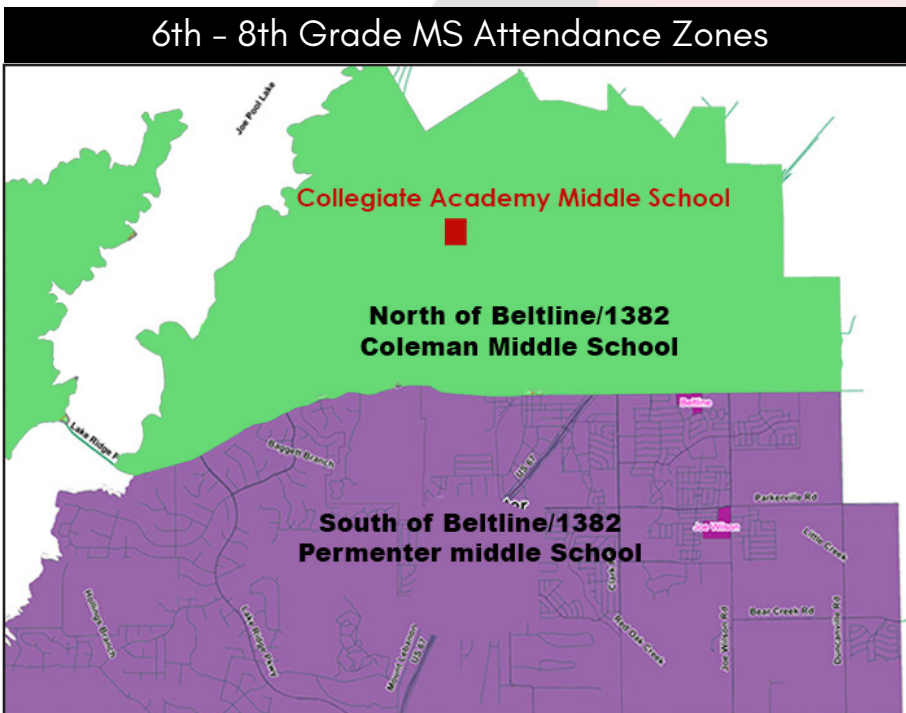

2017-2018 Attendance Zone Maps

CHISD School Operations
285 Uptown Blvd.
Building 300
Cedar Hill, TX
75104
972-291-1581
chisd.net

Kindergarten through fifth grade students may attend the elementary school in their zone, or another elementary school of their choice, space permitting. Information about Pre-K options can be found at chisd.net/pre-k.

Students in sixth - eighth grade may attend the middle school in their zone, or the middle school of their choice, space permitting.

Enrollment for Collegiate Prep Elementary, Collegiate Academy and Collegiate High School is by application only. More information can be found at chisd.net/cp.