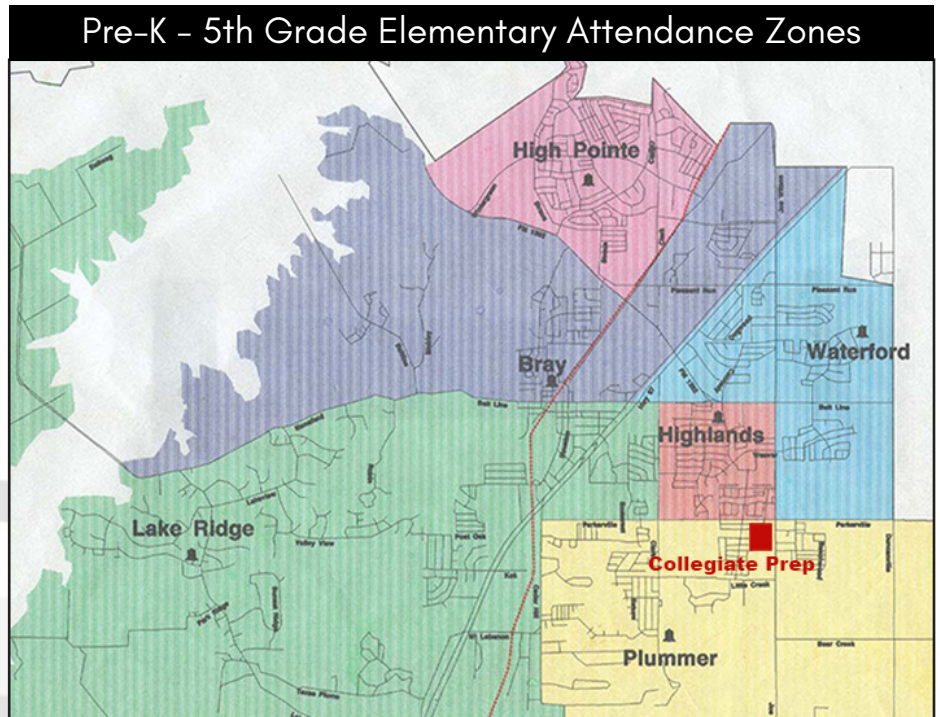

2017-2018 Attendance Zone Maps

CHISD School Operations
285 Uptown Blvd.
Building 300
Cedar Hill, TX
75104
972-291-1581
chisd.net

Kindergarten through fifth grade students may attend the elementary school in their zone, or another elementary school of their choice, space permitting. Information about Pre-K options can be found at chisd.net/pre-k.

Students in sixth - eighth grade may attend the middle school in their zone, or the middle school of their choice, space permitting.

Enrollment for Collegiate Prep Elementary, Collegiate Academy and Collegiate High School is by application only. More information can be found at chisd.net/cp.